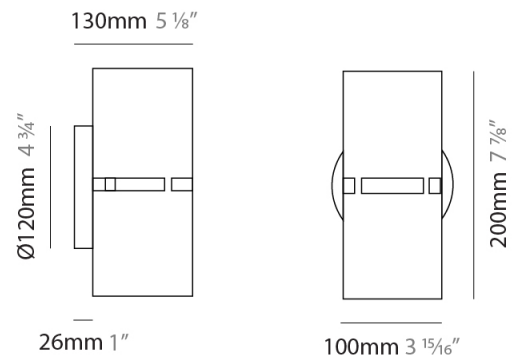

PROJECT	_____
TYPE	_____
SPECIFIER	_____
QUANTITY	_____
DATE	_____

LUZ OCULTA METAL SURFACE

D53028-

base number   Finish
Options

1. To build a product code in our configurator select the specify button on the base model # product page
2. To build a manual product code on this datasheet choose from the options listed below in blue font and add the suffix to the base model #

GENERAL

Series: Luz Oculta
Subseries: Luz Oculta Metal
Brand: Fambuena
Division: Design
Mounting Type: Surface
Mounting Location: Wall
Subcategory: Ambient

PHYSICAL

Shape: Cylinder
Diameter (mm): 100
Diameter (in): 3 ¹⁵/₁₆
Height (mm): 200
Height (in): 7 ⁷/₈
Extension (mm): 120
Extension (in): 4 ³/₄
Light Distribution: Direct / Indirect
Fixture Finish: [BRA](#) / [BRZ](#) / [ABR](#)
Fixture Material: Metal

ELECTRICAL

Number of Lamps: 1
Lamp Type: LED Retrofit
Lamp Shape: T4
Bulb Included: Bulb Not Included
Max. Wattage Per Lamp (W): 5
Lamp Base: G9
Input Voltage (V): 120

LED

OPTICAL

RATINGS AND CERTIFICATIONS

Certified By: Certified for North American Standards
IP rating: IP20