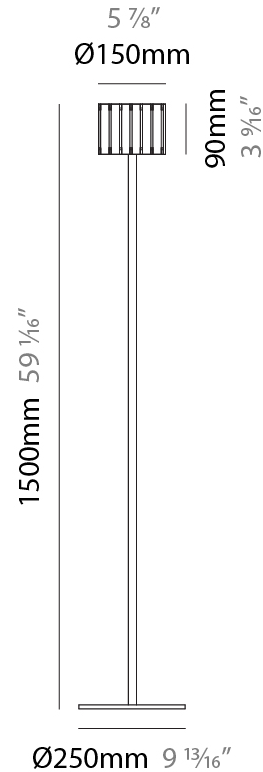

PROJECT	
TYPE	
SPECIFIER	
QUANTITY	
DATE	

LUZ OCULTA WOOD PORTABLE

D54034- -

base number	Finish Options	Finish Options

1. To build a product code in our configurator select the specify button on the base model # product page
2. To build a manual product code on this datasheet choose from the options listed below in blue font and add the suffix to the base model #

GENERAL

Series: Luz Oculta
Subseries: Luz Oculta Wood
Brand: Fambuena
Division: Design
Mounting Type: Portable
Mounting Location: Floor
Subcategory: Floor

PHYSICAL

Shape: Cylinder
Diameter (mm): 150
Diameter (in): 5 7/8
Height (mm): 1500
Height (in): 59 1/16
Light Distribution: Direct / Indirect
Fixture Finish: [DOW / NAT](#)
Holder Finish: BRA / BRZ
Fixture Material: Metal / Wood
Upon Request: Bolt Down

ELECTRICAL

Number of Lamps: 1
Lamp Type: LED Retrofit
Lamp Shape: T4
Bulb Included: Bulb Not Included
Max. Wattage Per Lamp (W): 3
Lamp Base: G9
Input Voltage (V): 120

LED

OPTICAL

RATINGS AND CERTIFICATIONS

Certified By: Certified for North American Standards
IP rating: IP20