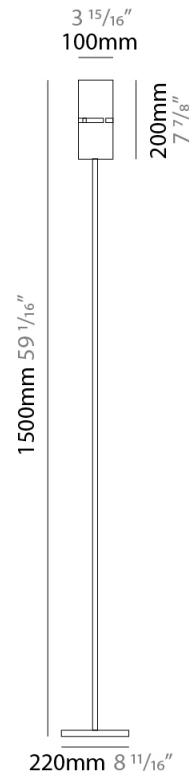

PROJECT	_____
TYPE	_____
SPECIFIER	_____
QUANTITY	_____
DATE	_____

LUZ OCULTA METAL PORTABLE

D54024-

base number   Finish
Options

1. To build a product code in our configurator select the specify button on the base model # product page
2. To build a manual product code on this datasheet choose from the options listed below in blue font and add the suffix to the base model #

GENERAL

Series: Luz Oculta
Subseries: Luz Oculta Metal
Brand: Fambuena
Division: Design
Mounting Type: Portable
Mounting Location: Floor
Subcategory: Floor

PHYSICAL

Shape: Cylinder
Diameter (mm): 100
Diameter (in): 3 ¹⁵/₁₆
Height (mm): 1500
Height (in): 59 ¹/₁₆
Light Distribution: Direct / Indirect
Fixture Finish: [BRA](#) / [BRZ](#) / [ABR](#)
Fixture Material: Metal
Upon Request: Bolt Down

ELECTRICAL

Number of Lamps: 1
Lamp Type: LED Retrofit
Lamp Shape: T4
Bulb Included: Bulb Not Included
Max. Wattage Per Lamp (W): 5
Lamp Base: G9
Input Voltage (V): 120

LED

OPTICAL

RATINGS AND CERTIFICATIONS

Certified By: Certified for North American Standards
IP rating: IP20