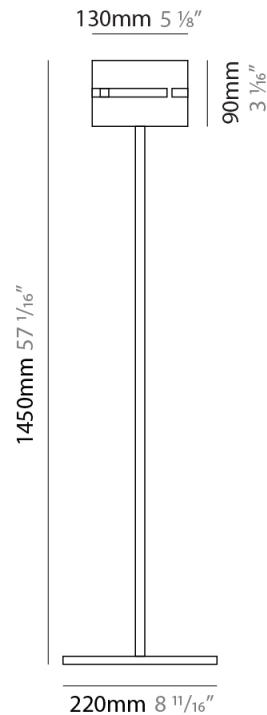

PROJECT
TYPE
SPECIFIER
QUANTITY
DATE

LUZ OCULTA METAL PORTABLE

D54023-

base number   Finish
Options

1. To build a product code in our configurator select the specify button on the base model # product page
2. To build a manual product code on this datasheet choose from the options listed below in blue font and add the suffix to the base model #

GENERAL

Series: Luz Oculta
Subseries: Luz Oculta Metal
Brand: Fambuena
Division: Design
Mounting Type: Portable
Mounting Location: Floor
Subcategory: Floor

PHYSICAL

Shape: Cylinder
Diameter (mm): 130
Diameter (in): 5 1/8
Height (mm): 1450
Height (in): 57 1/16
Light Distribution: Direct / Indirect
Fixture Finish: [BRA](#) / [BRZ](#) / [ABR](#)
Fixture Material: Metal
Upon Request: Bolt Down

ELECTRICAL

Number of Lamps: 1
Lamp Type: LED Retrofit
Lamp Shape: T4
Bulb Included: Bulb Not Included
Max. Wattage Per Lamp (W): 5
Lamp Base: G9
Input Voltage (V): 120

LED

OPTICAL

RATINGS AND CERTIFICATIONS

Certified By: Certified for North American Standards
IP rating: IP20