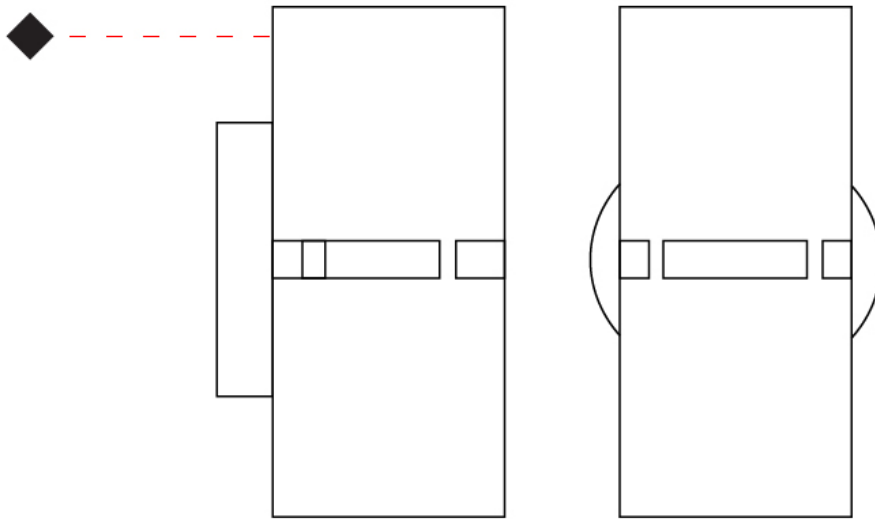

LUZ OCULTA METAL SURFACE

D53028-

PROJECT _____

TYPE _____

SPECIFIER _____

QUANTITY _____

DATE _____

D