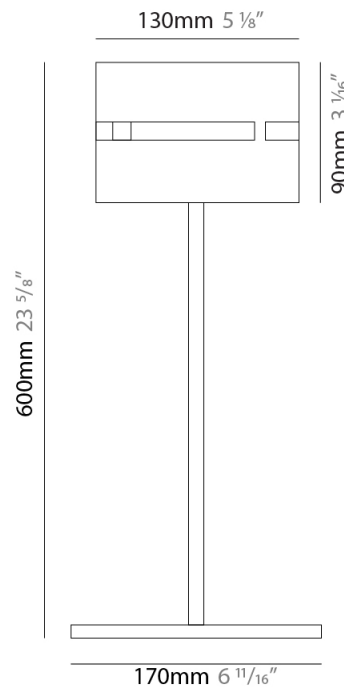

LUZ OCULTA METAL PORTABLE

D54026-

base number   Finish
Options

1. To build a product code in our configurator select the specify button on the base model # product page
2. To build a manual product code on this datasheet choose from the options listed below in blue font and add the suffix to the base model #

GENERAL

Series: Luz Oculta
Subseries: Luz Oculta Metal
Brand: Fambuena
Division: Design
Mounting Type: Portable
Mounting Location: Table
Subcategory: Table

PHYSICAL

Shape: Cylinder
Diameter (mm): 120
Diameter (in): 4 ¾
Height (mm): 500
Height (in): 19 11/16
Light Distribution: Direct / Indirect
Fixture Finish: [BRA](#) / [BRZ](#) / [ABR](#)
Fixture Material: Metal
Upon Request: Bolt Down

ELECTRICAL

Number of Lamps: 1
Lamp Type: LED Retrofit
Lamp Shape: T4
Bulb Included: Bulb Not Included
Max. Wattage Per Lamp (W): 5
Lamp Base: G9
Input Voltage (V): 120

LED

OPTICAL

RATINGS AND CERTIFICATIONS

Certified By: Certified for North American Standards
IP rating: IP20

PROJECT	_____
TYPE	_____
SPECIFIER	_____
QUANTITY	_____
DATE	_____