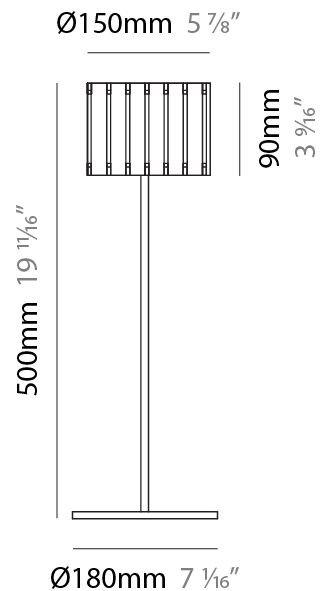

PROJECT
TYPE
SPECIFIER
QUANTITY
DATE

LUZ OCULTA WOOD PORTABLE

D54040- -
base number   Finish Options   Finish Options

1. To build a product code in our configurator select the specify button on the base model # product page
2. To build a manual product code on this datasheet choose from the options listed below in blue font and add the suffix to the base model #

GENERAL

Series: Luz Oculta
Subseries: Luz Oculta Wood
Brand: Fambuena
Division: Design
Mounting Type: Portable
Mounting Location: Table
Subcategory: Table

PHYSICAL

Shape: Cylinder
Diameter (mm): 150
Diameter (in): 5 ⁷/₈
Height (mm): 500
Height (in): 19 ¹¹/₁₆
Light Distribution: Direct / Indirect
Fixture Finish: [DOW / NAT](#)
Holder Finish: BRA / BRZ
Fixture Material: Metal / Wood
Upon Request: Bolt Down

ELECTRICAL

Number of Lamps: 1
Lamp Type: LED Retrofit
Lamp Shape: T4
Bulb Included: Bulb Not Included
Max. Wattage Per Lamp (W): 3
Lamp Base: G9
Input Voltage (V): 120

LED

OPTICAL

RATINGS AND CERTIFICATIONS

Certified By: Certified for North American Standards
IP rating: IP20