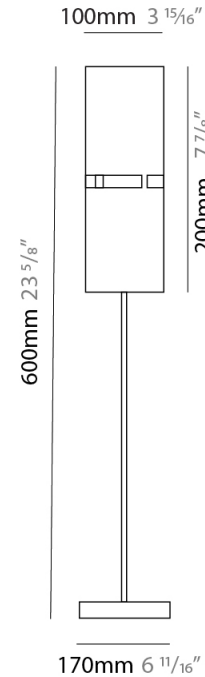

PROJECT
TYPE
SPECIFIER
QUANTITY
DATE

LUZ OCULTA METAL PORTABLE

D54027-

base number   Finish
Options

1. To build a product code in our configurator select the specify button on the base model # product page
2. To build a manual product code on this datasheet choose from the options listed below in blue font and add the suffix to the base model #

GENERAL

Series: Luz Oculta
Subseries: Luz Oculta Metal
Brand: Fambuena
Division: Design
Mounting Type: Portable
Mounting Location: Table
Subcategory: Table

PHYSICAL

Shape: Cylinder
Diameter (mm): 100
Diameter (in): 3 ¹⁵/₁₆
Height (mm): 600
Height (in): 23 ⁵/₈
Light Distribution: Direct / Indirect
Fixture Finish: [BRA](#) / [BRZ](#) / [ABR](#)
Fixture Material: Metal
Upon Request: Bolt Down

ELECTRICAL

Number of Lamps: 1
Lamp Type: LED Retrofit
Lamp Shape: T4
Bulb Included: Bulb Not Included
Max. Wattage Per Lamp (W): 5
Lamp Base: G9
Input Voltage (V): 120

LED

OPTICAL

RATINGS AND CERTIFICATIONS

Certified By: Certified for North American Standards
IP rating: IP20