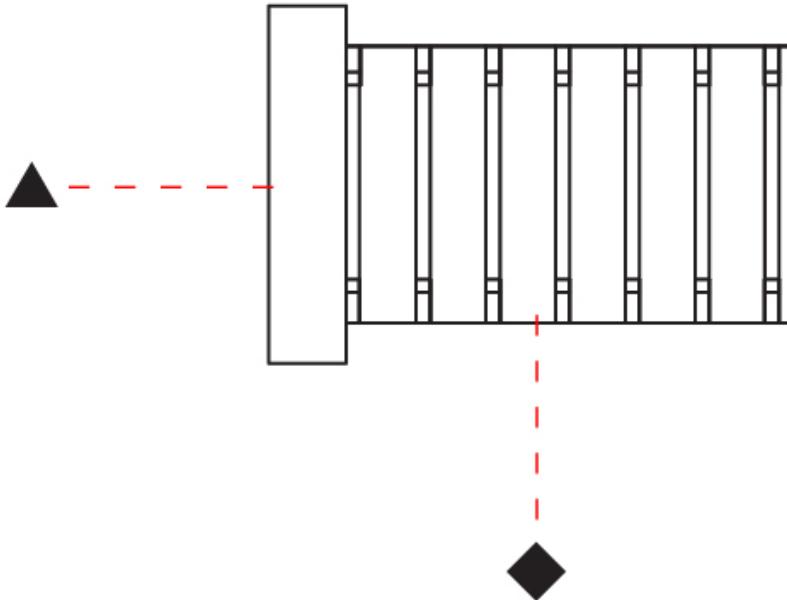

LUZ OCULTA WOOD SURFACE

D53031-

PROJECT

TYPE

SPECIFIER

QUANTITY

DATE

D