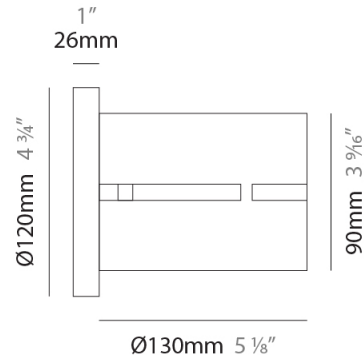

PROJECT	
TYPE	
SPECIFIER	
QUANTITY	
DATE	

LUZ OCULTA METAL SURFACE

D53027-

base number   Finish
Options

1. To build a product code in our configurator select the specify button on the base model # product page
2. To build a manual product code on this datasheet choose from the options listed below in blue font and add the suffix to the base model #

GENERAL

Series: Luz Oculta
Subseries: Luz Oculta Metal
Brand: Fambuena
Division: Design
Mounting Type: Surface
Mounting Location: Wall
Subcategory: Ambient

PHYSICAL

Shape: Cylinder
Diameter (mm): 130
Diameter (in): 5 1/8
Height (mm): 120
Depth (mm): 156
Height (in): 4 3/4
Depth (in): 6 1/8
Light Distribution: Direct / Indirect
Fixture Finish: [BRA](#) / [BRZ](#) / [ABR](#)
Fixture Material: Metal

ELECTRICAL

Number of Lamps: 1
Lamp Type: LED Retrofit
Lamp Shape: T4
Bulb Included: Bulb Not Included
Max. Wattage Per Lamp (W): 5
Lamp Base: G9
Input Voltage (V): 120

LED

OPTICAL

RATINGS AND CERTIFICATIONS

Certified By: Certified for North American Standards
IP rating: IP20