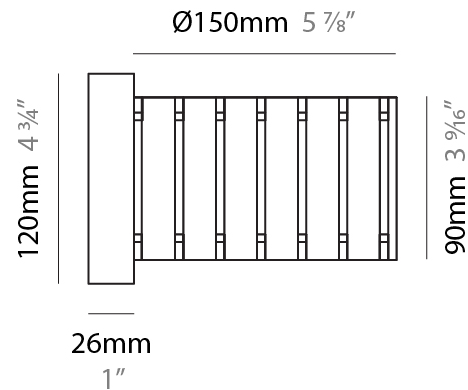

PROJECT	
TYPE	
SPECIFIER	
QUANTITY	
DATE	

LUZ OCULTA WOOD SURFACE

D53031- -
base number   Finish Options   Finish Options

1. To build a product code in our configurator select the specify button on the base model # product page
2. To build a manual product code on this datasheet choose from the options listed below in blue font and add the suffix to the base model #

GENERAL

Series: Luz Oculta
Subseries: Luz Oculta Wood
Brand: Fambuena
Division: Design
Mounting Type: Surface
Mounting Location: Wall
Subcategory: Ambient

PHYSICAL

Shape: Cylinder
Diameter (mm): 150
Diameter (in): 5 7/8
Height (mm): 90
Height (in): 3 9/16
Light Distribution: Direct / Indirect
Fixture Finish: [DOW](#) / [NAT](#)
Holder Finish: BRA / BRZ
Fixture Material: Metal / Wood

ELECTRICAL

Number of Lamps: 1
Lamp Type: LED Retrofit
Lamp Shape: T4
Bulb Included: Bulb Not Included
Max. Wattage Per Lamp (W): 3
Lamp Base: G9
Input Voltage (V): 120

LED

OPTICAL

RATINGS AND CERTIFICATIONS

Certified By: Certified for North American Standards
IP rating: IP20